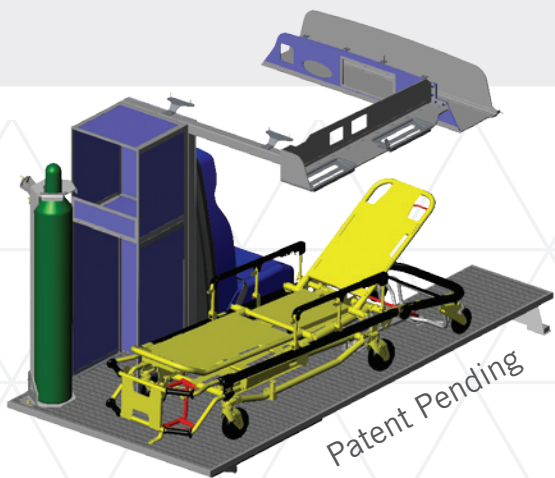

NEAT

A SPARTAN INNOVATION

Non-Emergency Ambulance Transport MODULE

spartanchassis.com/er/neat

Upfit a Ford Transit Connect with Spartan's economical NEAT module to create a transport vehicle designed for the growing non-emergency medical/disabled transport market. *Available August 2010.*

SPARTAN CHASSIS, INC.

A SPARTAN MOTORS COMPANY

Everything's Riding On It.®

MODULE FEATURES

Fully Functional Attendant Seat w/ Safety Harness *

Gurney Locking System for Travel Mode *

Oxygen Bottle Storage & Delivery System *

Overhead Dual-Intensity Lighting

Master Control Panel

Suction System

Sharps Container

Multiple Storage Compartments

Fire Extinguisher

Backboard w/ Storage °

DVD Player °